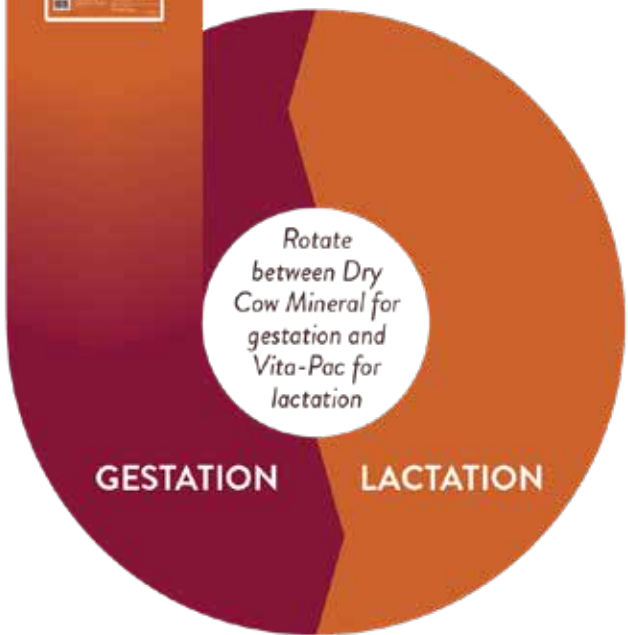

Redmond Dairy Program

Birth - 2 Months **REDMOND FIRST MONTH**
Reduce death losses, treat scours, and lower vet costs with our highly effective immune stimulator for newborn ruminants.

Weaning - Last Trimester **HEIFER MINERAL**
Prepare your heifers for production with our unique and delicious blend of sea minerals, volcanic minerals plus extra calcium, phosphorus, selenium, and vitamins A, D, and E.

Last Trimester - Calving **DRY COW MINERAL**
Protect gestation health before calving with our unique and delicious blend of sea minerals, volcanic minerals plus calcium, phosphorus, selenium, and vitamins A, D, and E.

Lactation - Dairy Production Cycle **VITA-PAC**
Add our special fortifications to Redmond SR 65 in your TMR to support lactation health and production.

MINERALS THAT GO TO WORK NOT TO WASTE

Guaranteed Analysis

	MAX	MIN
Calcium	34.0 %	38.0 %
Selenium	350 ppm	
Vit A	1,600,000 IU/lb	
Vit D3	640,000 IU/lb	
Vit E	16,000 IU/lb	

**BULK ORDERS &
CUSTOMER SERVICE**

866-735-7258
hello@redmondagriculture.com

Redmond Minerals Inc.
PO Box 219
Redmond, UT 84652