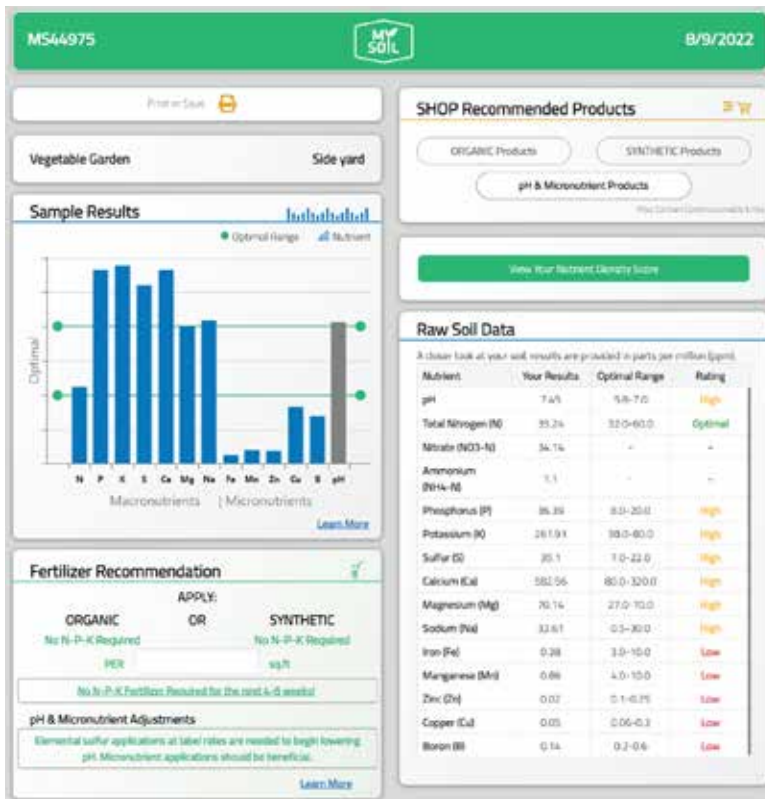

Fast, Thorough, and Convenient

Redmond's soil test kit is simple to use, delivers results in 6-8 days, and provides convenient access to your data on our easy to use dashboard.

Helps You Grow Healthier Plants

Saves You Money

By honing in on exactly what your soil needs, Redmond's soil test kit saves you from making unnecessary purchases and helps you know how much to apply so you get more bang for your buck.

Stop Guessing and Start Growing

Testing allows you to make educated and informed decisions about how to help your soil. Soil health is a balancing act. Applying the wrong amendments, or even overapplying the right amendments, can throw this balance off and have far reaching and long lasting effects, killing off the essential microbe colonies in your soil and even causing "nutrient pollution." Excess nutrients, especially those found in NPK (nitrogen, phosphorus, potassium) fertilizers, leach out and pollute waterways. Soil testing results provide you with application rates that help you apply only what is needed and fertilize in a responsible and sustainable way.

5 Easy Steps

Register your kit online

Collect a composite sample

Mail in sample

Get your results

Follow amending instructions

KNOW BEFORE YOU GROW

Fast, Easy to Use Digital Results