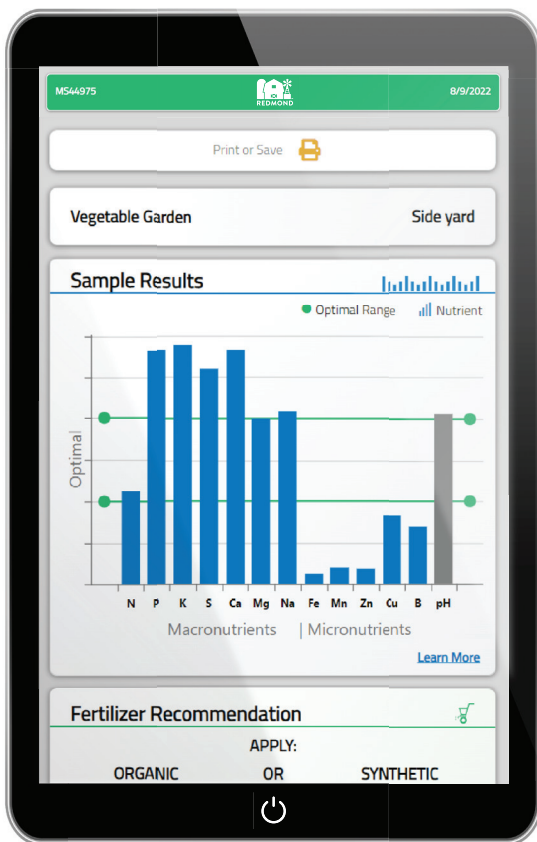

Fast, Thorough, and Convenient

Redmond's soil test kit is simple to use, delivers results in 6-8 days, and provides convenient access to your data on our easy to use dashboard.

Helps You Grow Healthier Plants

Saves You Money

By honing in on exactly what your soil needs, Redmond's soil test kit saves you from making unnecessary purchases and helps you know how much to apply so you get more bang for your buck.

Stop Guessing and Start Growing

Testing allows you to make educated and informed decisions about how to help your soil. Soil health is a balancing act. Applying the wrong amendments, or even overapplying the right amendments, can throw this balance off and have far reaching and long lasting effects, killing off the essential microbe colonies in your soil and even causing "nutrient pollution." Excess nutrients, especially those found in NPK (nitrogen, phosphorus, potassium) fertilizers, leach out and pollute waterways. Soil testing results provide you with application rates that help you apply only what is needed and fertilize in a responsible and sustainable way.

Register your kit online

Collect a composite sample

Mail in sample

Get your results

Follow amending instructions

KNOW BEFORE YOU GROW

Fast, Easy to Use Digital Results

Included in Every Kit