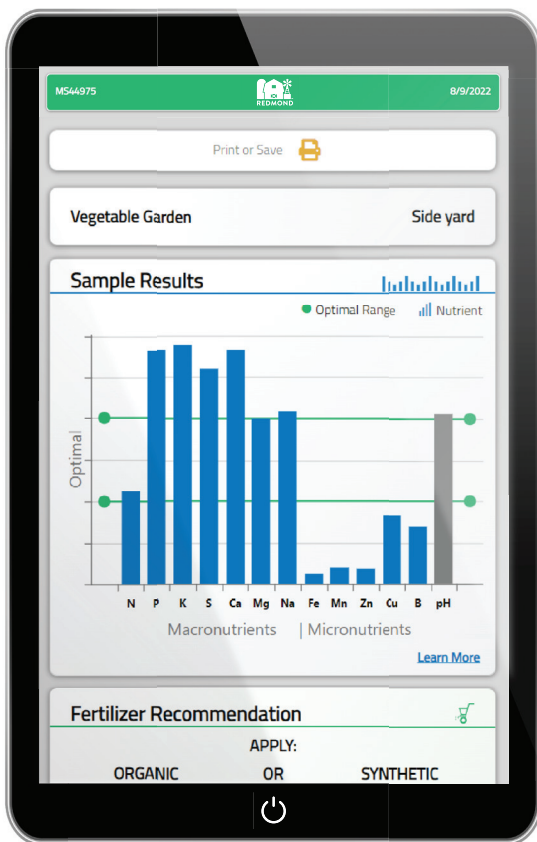

Fast, Thorough, and Convenient

Redmond's soil test kit is simple to use, delivers results in 6-8 days, and provides convenient access to your data on our easy to use dashboard.

Helps You Grow Healthier Plants

Saves You Money

By honing in on exactly what your soil needs, Redmond's soil test kit saves you from making unnecessary purchases and helps you know how much to apply so you get more bang for your buck.

Stop Guessing and Start Growing

Testing allows you to make educated and informed decisions about how to help your soil. Soil health is a balancing act. Applying the wrong amendments, or even overapplying the right amendments, can throw this balance off and have far reaching and long lasting effects, killing off the essential microbe colonies in your soil and even causing "nutrient pollution." Excess nutrients, especially those found in NPK (nitrogen, phosphorus, potassium) fertilizers, leach out and pollute waterways. Soil testing results provide you with application rates that help you apply only what is needed and fertilize in a responsible and sustainable way.

5 Easy Steps

Register your kit online

Collect a composite sample

Mail in sample

Get your results

Follow amending instructions

KNOW BEFORE YOU GROW

Fast, Easy to Use Digital Results