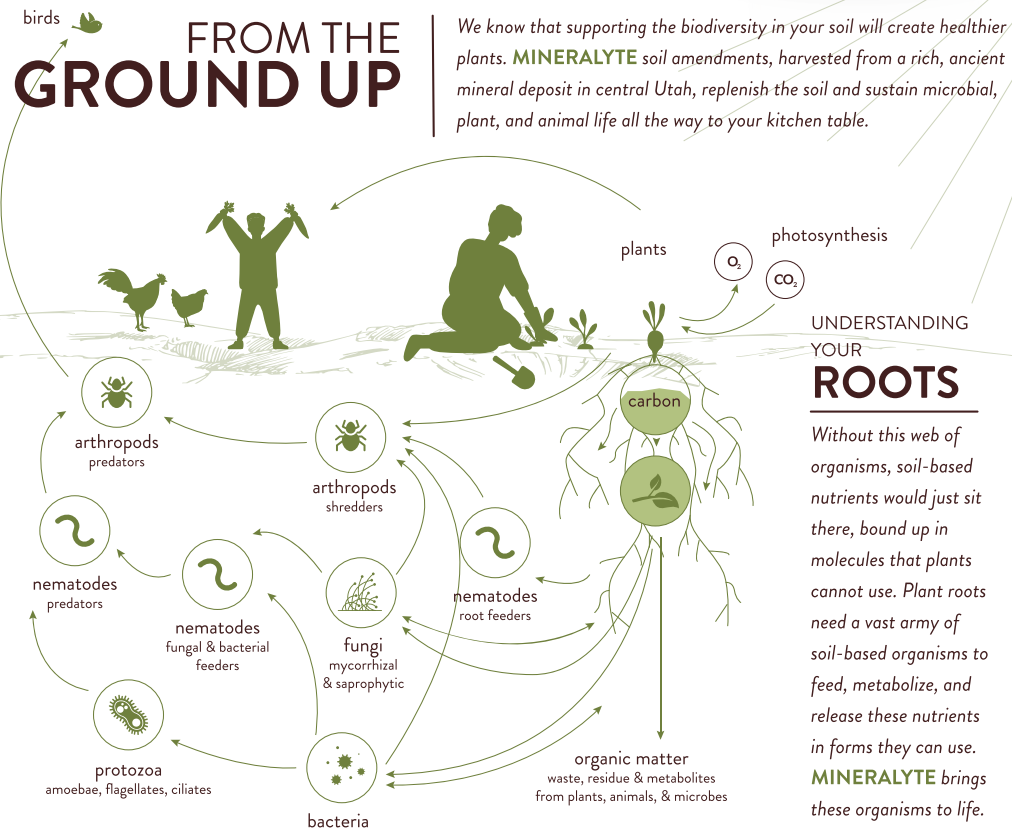

REDMOND SOIL PROGRAM

**Nourishing Your Soil Can Nourish The World.
That's Because Healthier Soils Lead To Healthier
Plants, Healthier Animals And Healthier Humans.**

Mineralyte Soil Foundation

(5 lb Bag)

Mineralyte Soil Foundation is a mineral-based amendment that naturally improves the fertility of your soil to grow healthier, more productive, and more nutrient dense plants. Sea minerals, CEC Silicates, and Humates help bring life back to your soil.

Individual: (PN#) 113323 (UPC) 758364113323

Fast, Thorough, And Convenient

Simple to use, delivers results in 6-8 days, & provides convenient access to your data on our easy to use dashboard

Have you wondered if your efforts to amend your soil are working, but don't know how to test your soil? You are not alone.

Redmond's Soil Test Kit, powered by MySoil, makes testing your soil simple and easy. This test successfully combines accurate soil testing technologies with an easy-to-use customer experience that assists in improving soil and plant health, while effortlessly guiding sustainable practices.

Our goal is to support users in perfecting their soil to grow the healthiest plants possible. This custom approach helps you know exactly what your soils need to thrive. No PhD required.

SAVES YOU MONEY

By honing in on exactly what your soil needs, Redmond's soil test kit saves you from making unnecessary purchases and helps you know how much to apply so you get more bang for your buck.

ELIMINATES GUESSWORK / PREVENTS MISAPPLICATION

Stop guessing and start growing! Testing allows you to make educated and informed decisions about how to help your soil. Soil health is a balancing act.

FAST, THOROUGH, AND CONVENIENT

Redmond's soil test kit is simple to use, delivers results in 6-8 days, and provides convenient access to your data on our easy to use dashboard.

HELPS YOU GROW HEALTHIER PLANTS

Healthy plants come from healthy soil. Whether your plants are for eating, looking at, or playing on...soil testing should be the first step.

Soil Test Kit

Individual: (PN#) 113835

(UPC) 758364113835

Case: 12 test kits (PN#) 114160

(UPC) 758364114160