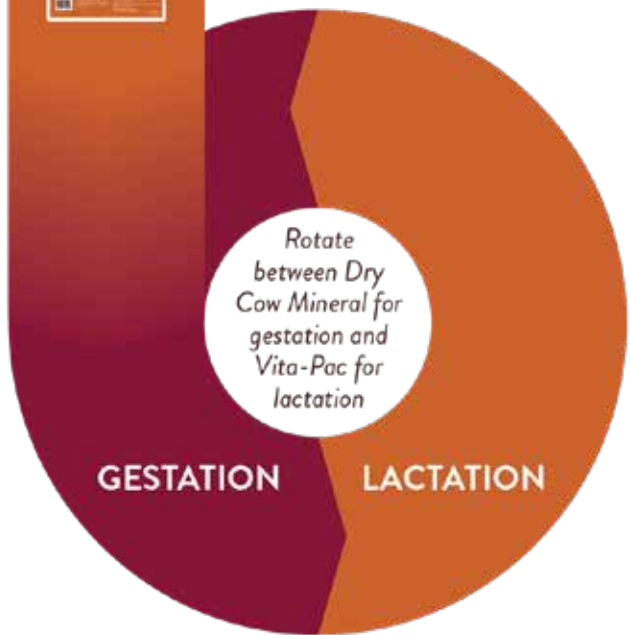

Redmond Dairy Program

Birth - 2 Months **REDMOND FIRST MONTH**
Reduce death losses, treat scours, and lower vet costs with our highly effective immune stimulator for newborn ruminants.

Weaning - Last Trimester **HEIFER MINERAL**
Prepare your heifers for production with our unique and delicious blend of sea minerals, volcanic minerals plus extra calcium, phosphorus, selenium, and vitamins A, D, and E.

Last Trimester - Calving **DRY COW MINERAL**
Protect gestation health before calving with our unique and delicious blend of sea minerals, volcanic minerals plus calcium, phosphorus, selenium, and vitamins A, D, and E.

Lactation - Dairy Production Cycle **VITA-PAC**
Add our special fortifications to Redmond SR 65 in your TMR to support lactation health and production.

MINERALS THAT GO TO WORK NOT TO WASTE

Guaranteed Analysis

	MAX	MIN
Calcium	7.4 %	8.8 %
Phosphorus	4.5 %	
Sodium	8.0 %	9.6 %
Magnesium	0.4 %	
Selenium	19.7 ppm	
Vit A	90,000 IU/lb	
Vit D3	36,000 IU/lb	
Vit E	900 IU/lb	

**BULK ORDERS &
CUSTOMER SERVICE**

☎ 866-735-7258

✉ hello@redmondagriculture.com

✉ Redmond Minerals Inc.
PO Box 219
Redmond, UT 84652