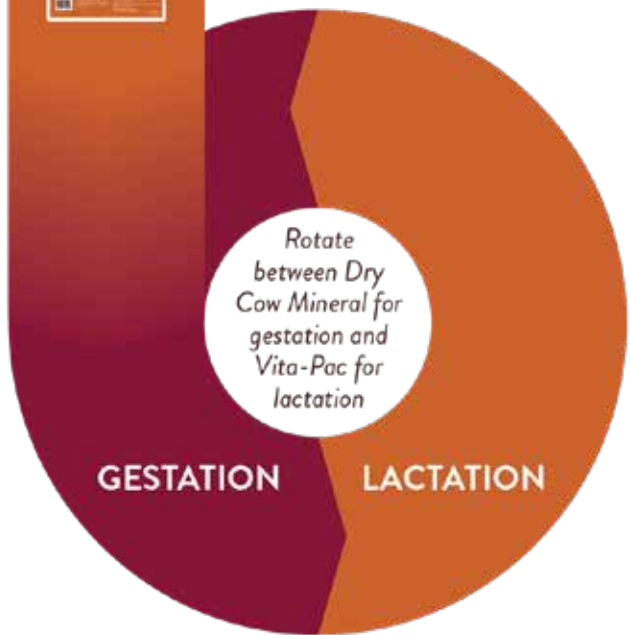

Redmond Dairy Program

Birth - 2 Months **REDMOND FIRST MONTH**
Reduce death losses, treat scours, and lower vet costs with our highly effective immune stimulator for newborn ruminants.

Weaning - Last Trimester **HEIFER MINERAL**
Prepare your heifers for production with our unique and delicious blend of sea minerals, volcanic minerals plus extra calcium, phosphorus, selenium, and vitamins A, D, and E.

Last Trimester - Calving **DRY COW MINERAL**
Protect gestation health before calving with our unique and delicious blend of sea minerals, volcanic minerals plus calcium, phosphorus, selenium, and vitamins A, D, and E.

Lactation - Dairy Production Cycle **VITA-PAC**
Add our special fortifications to Redmond SR 65 in your TMR to support lactation health and production.

MINERALS THAT GO TO WORK NOT TO WASTE

Guaranteed Analysis

	MAX	MIN
Calcium	5.5 %	6.6 %
Phosphorus	4.0 %	
Sodium	15.5 %	18.6 %
Magnesium	0.3 %	
Selenium	38 ppm	
Vit A	175,000 IU/lb	
Vit D3	70,000 IU/lb	
Vit E	1,775 IU/lb	

**BULK ORDERS &
CUSTOMER SERVICE**

866-735-7258

hello@redmondagriculture.com

Redmond Minerals Inc.
PO Box 219
Redmond, UT 84652